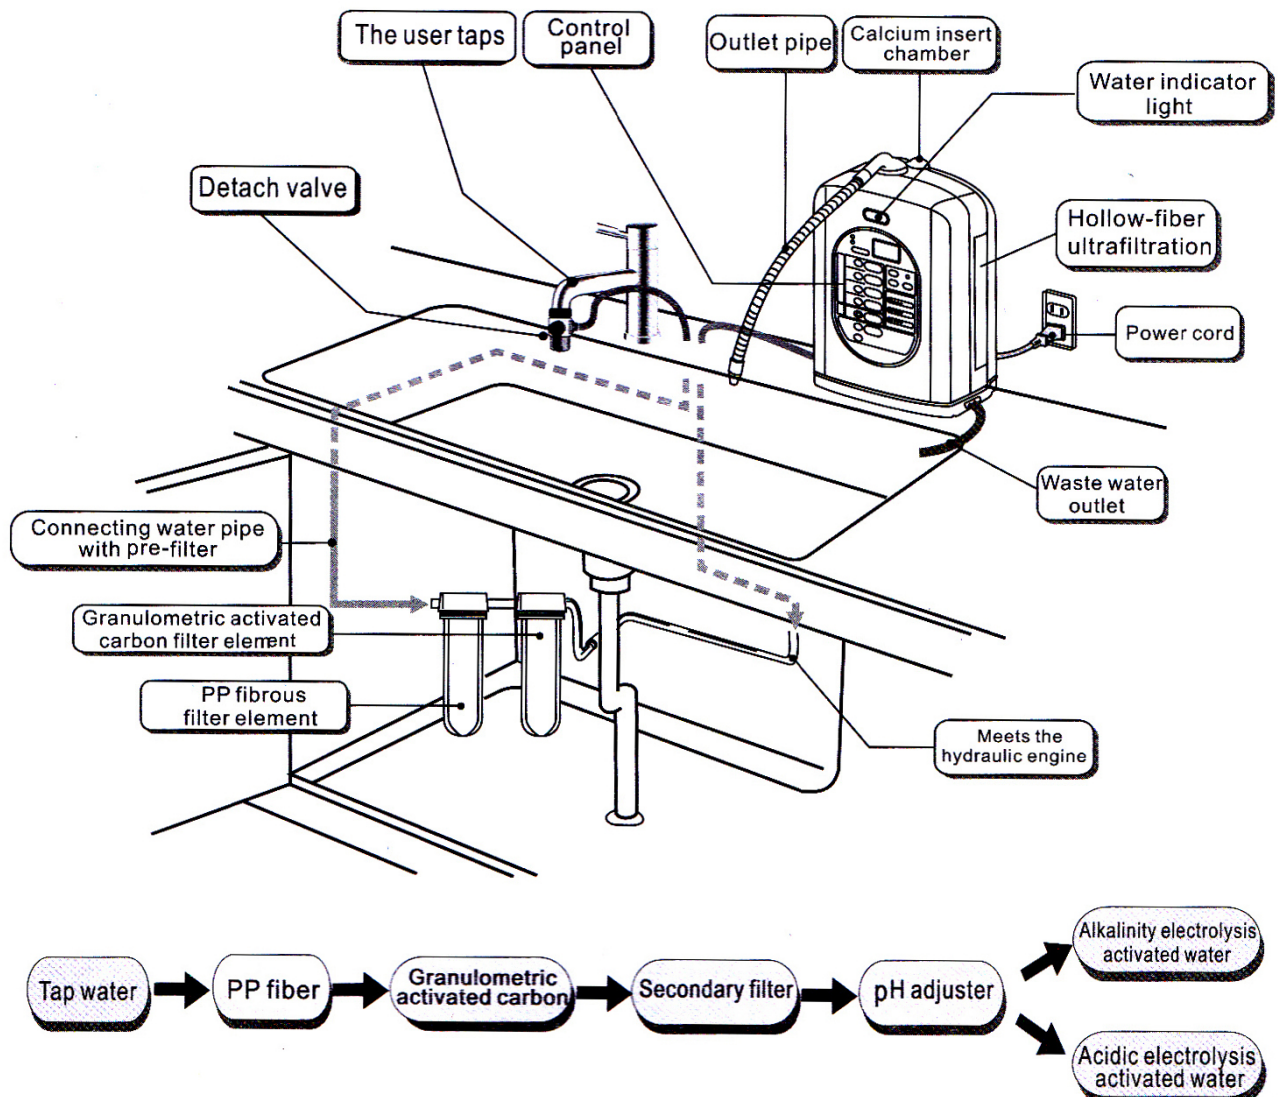

Smartline Water Ionizer

Installation parts layout and explanations

This figure is only schematic, customer may vary the installation as needed!

Meditech Europe
Daalder 14
8305 BE Emmeloord
The Netherlands